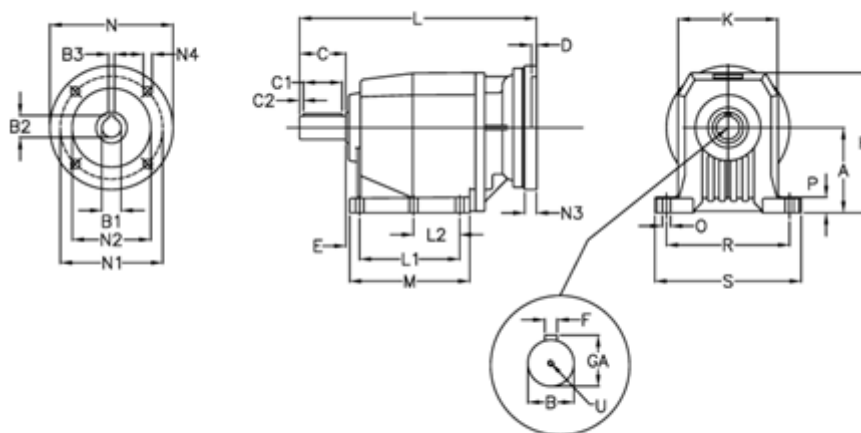

Article number: 40600711241235
 Description: Helical gearbox
 C703P-112,4-P90B5

Measures

A = 210	D = 4.0	L2 = 0.0	P = 30
B = 60	E = 25	M = 222.0	R = 300
B1 = 24	F = 18	N = 200	S = 350
B2 = 27.3	GA = 64.0	N1 = 165	U = M20x42
B3 = 8	H = 349	N2 = 130	
C = 120	K = 262	N3 = 0	
C1 = 90	L = 473.0	N4 = M10x12	
C2 = 15	L1 = 165.0	O = 22	